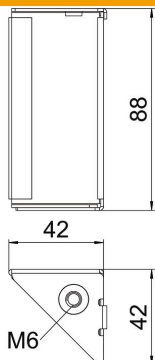

## Additional support for BKRS

Item number: 6049287

Additional support for the elevation of the walkable BKRS cable tray system on the floor. Required for elevations with Z supports ZST from a tray width of 500 mm. Fastening with flat head screw FKS 6x12 mm (item no. 6049246).

### Master data

Item number	6049287
Type	ZS BKRS 100
Description 1	Additional support for BKRS
Description 2	system height 100
Manufacturer	OBO
Dimension	42x42x88
Material	Steel
Surface	Strip galvanized
Surface standard	DIN EN 10346
Smallest sales unit	1
Unit of quantity	Piece
Weight	10.613 kg
Weight unit	kg/100 pc.

## Dimensions

Height	88 mm
Dimension L	88 mm