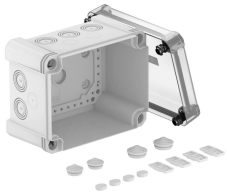

Technical data sheet

Junction box X 10

Item number: 2005066

Junction box for the connection of cables and lines indoors and in outdoor areas. Rectangular design with knock-out entries. Suitable for wall and ceiling mounting with the option to fasten outside, inside or to mount via the corner domes. Particularly impact resistant with IK09. Transparent cover with quick lock, sealable. Made from halogen-free and UV-resistant materials.

Junction box according to DIN EN 60670. Flame-resistant to DIN EN 60695/2/11, test temperature 650 °C. Impact resistance IK09 according to DIN EN 50102. Protection rating IP67 according to DIN EN 60529.

PC Polycarbonate

Master data

Item number	2005066
Type	X10 LGR-TR
Description 1	Junction box
Description 2	with transparent lid
Manufacturer	OBO
Dimension	190x150x125
Colour	Grey / transparent
Material	Polycarbonate
Smallest sales unit	1
Unit of quantity	Piece
Weight	59.2 kg
Weight unit	kg/100 pc.

Technical data sheet

Junction box X 10

Item number: 2005066

Dimensions

Length	191 mm
Width	151 mm
Height	126 mm

Technical data

Expandable	yes
No. of entries	10
Type of entry	Cuttable stepped membrane
Type of housing penetration	Pre-marking
Measured insulation voltage V_i	750 V
Equipment	Without
Cover	Not transparent
Cover fastening	Screwed
Entry from rear	no
Entries	10 x $\varnothing 20/25/32$
Explosion-tested version	no
Flame-resistant	acc. to VDE 0471/DIN 695 Part 2-1, test temperature 650°C
Shape	Rectangular
Fibre-glass reinforced	yes
Halogen-free	yes
Clear internal dimensions	177x137x110 mm
Max. Conductor cross-section	10 mm ²
With screening	no
with lid	yes
Mounting type	Wall/ceiling mounting
Nominal cross-section, max.	10 mm ²
Nominal cross-section, min.	4 mm ²
Nominal voltage	750 V
Sealable	yes
Impact-resistant	yes
Protection rating	IP67
Protection rating IK code	IK09
Permitted temperature range, max.	60 °C