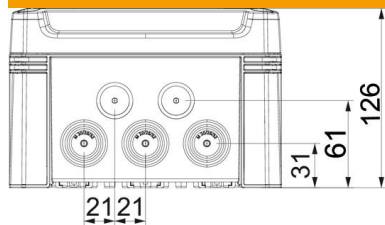

PC Polycarbonate

Master data

Item number	2005066
Type	X10 LGR-TR
Description 1	Junction box
Description 2	with transparent lid
Manufacturer	OBO
Dimension	190x150x125
Colour	Grey / transparent
Material	Polycarbonate
Smallest sales unit	1
Unit of quantity	Piece
Weight	59.2 kg
Weight unit	kg/100 pc.

Technical data sheet

Junction box X 10

Item number: 2005066

Dimensions

Length	191 mm
Width	151 mm
Height	126 mm

Technical data

Expandable	yes
No. of entries	10
Type of entry	Cuttable stepped membrane
Type of housing penetration	Pre-marking
Measured insulation voltage V_i	750 V
Equipment	Without
Cover	Not transparent
Cover fastening	Screwed
Entry from rear	no
Entries	10 x $\varnothing 20/25/32$
Explosion-tested version	no
Flame-resistant	acc. to VDE 0471/DIN 695 Part 2-1, test temperature 650°C
Shape	Rectangular
Fibre-glass reinforced	yes
Halogen-free	yes
Clear internal dimensions	177x137x110 mm
Max. Conductor cross-section	10 mm ²
With screening	no
with lid	yes
Mounting type	Wall/ceiling mounting
Nominal cross-section, max.	10 mm ²
Nominal cross-section, min.	4 mm ²
Nominal voltage	750 V
Sealable	yes
Impact-resistant	yes
Protection rating	IP67
Protection rating IK code	IK09
Permitted temperature range, max.	60 °C

Technical data sheet

Junction box X 10

Item number: 2005066

Technical data

Permitted temperature range, min.	-5 °C
Weatherproof	yes