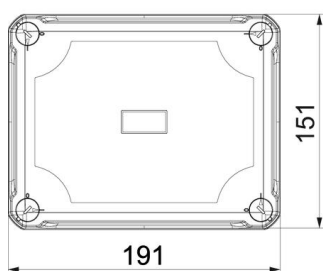

PC Polycarbonate

Master data

Item number	2005066
Type	X10 LGR-TR
Description 1	Junction box
Description 2	with transparent lid
Manufacturer	OBO
Dimension	190x150x125
Colour	Grey / transparent
Material	Polycarbonate
Smallest sales unit	1
Unit of quantity	Piece
Weight	59.2 kg
Weight unit	kg/100 pc.

Technical data sheet

Junction box X 10

Item number: 2005066

Dimensions

Length	191 mm
Width	151 mm
Height	126 mm

Technical data

Expandable	yes
No. of entries	10
Type of entry	Cuttable stepped membrane
Type of housing penetration	Pre-marking
Measured insulation voltage V_i	750 V
Equipment	Without
Cover	Not transparent
Cover fastening	Screwed
Entry from rear	no
Entries	10 x $\varnothing 20/25/32$
Explosion-tested version	no
Flame-resistant	acc. to VDE 0471/DIN 695 Part 2-1, test temperature 650°C
Shape	Rectangular
Fibre-glass reinforced	yes
Halogen-free	yes
Clear internal dimensions	177x137x110 mm
Max. Conductor cross-section	10 mm ²
With screening	no
with lid	yes
Mounting type	Wall/ceiling mounting
Nominal cross-section, max.	10 mm ²
Nominal cross-section, min.	4 mm ²
Nominal voltage	750 V
Sealable	yes
Impact-resistant	yes
Protection rating	IP67
Protection rating IK code	IK09
Permitted temperature range, max.	60 °C

Technical data sheet

Junction box X 10

Item number: 2005066

Technical data

Permitted temperature range, min.	-5 °C
Weatherproof	yes