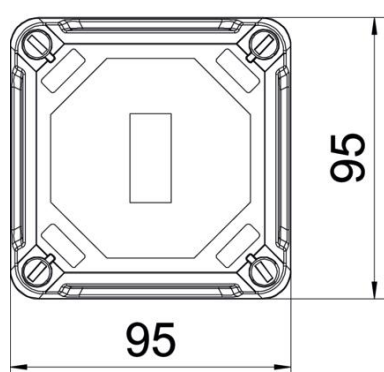

Technical data sheet

Empty housing X 02

Item number: 2005454

Junction box for the connection of cables and lines indoors and in outdoor areas. Square design without entries. Suitable for wall and ceiling mounting with the option to fasten outside, inside or to mount via the corner domes. Particularly impact resistant with IK09. Cover with quick lock, sealable. Made from halogen-free and UV-resistant materials.

Junction box according to EN 60670. Impact resistance IK09 according to EN 50102. Protection rating IP67 according to EN 60529.

PC Polycarbonate

Master data

Item number	2005454
Type	X02C LGR
Description 1	Empty Enclosure
Manufacturer	OBO
Dimension	95x95x72
Colour	Light grey; RAL 7035
Material	Polycarbonate
Smallest sales unit	1
Unit of quantity	Piece
Weight	17.5 kg
Weight unit	kg/100 pc.

Technical data sheet

Empty housing X 02

Item number: 2005454

Dimensions

Length	95 mm
Width	95 mm
Height	72 mm

Technical data

Cover fastening	Screwed
Shape	Square
Suitable for outdoor use	yes
Clear internal dimensions with lid	85x85x57 mm
Mounting type	Surface-mounted
Protection rating	IP67
Protection rating IK code	IK09
Protection class	II
Permitted temperature range, max.	60 °C
Permitted temperature range, min.	-5 °C
Weatherproof	yes