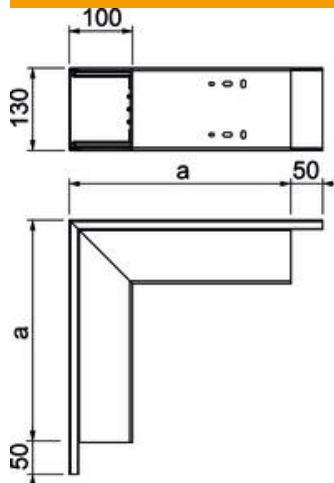

Technical data sheet

External corner, trunking type WDK 100130

Item number: 6024565

External corner hood for changing the direction of the WDK trunking.

PVC Polyvinylchloride

Master data

Item number	6024565
Type	WDK A100130VW
Description 1	External corner
Manufacturer	OBO
Dimension	348x130x100
Colour	Traffic white; RAL 9016
Material	Polyvinylchloride
Smallest sales unit	1
Unit of quantity	Piece
Weight	136.1 kg
Weight unit	kg/100 pc.

Technical data sheet

External corner, trunking type WDK 100130

Item number: 6024565

Dimensions

Length	348 mm
Width	130 mm
Height	100 mm
Dimension a	348 mm

Technical data

Version for	Base and cover
Fastening type	Base perforation
Maintain electrical functions	no
for duct dimension	100 x 130
Halogen-free	no
Trunking depth	100 mm
Protection rating	IP30
Protective film	no
Protection rating IK code	IK04
Self-extinguishing	yes
Permitted temperature range, max.	60 °C
Permitted temperature range, min.	-5 °C
Angle range, max.	90 mm
Angle range, min.	90 mm