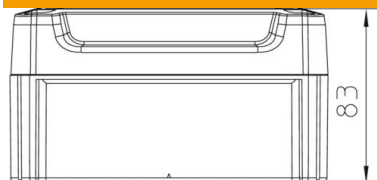

With hat profile rail.

Junction box according to DIN EN 60670. Flame-resistant to DIN EN 60695/2/11, test temperature 650°C. Impact resistance IK07 according to DIN EN 50102. Clear internal dimensions: 136x102x74 mm

PP/PC Polypropylene / polycarbonate

Master data

Item number	2007732
Type	T 100 OE HD LGR
Description 1	Junction box, closed
Description 2	with raised cover
Manufacturer	OBO
Dimension	150x116x83
Colour	Light grey; RAL 7035
Material	Polypropylene / polycarbonate
Smallest sales unit	1
Unit of quantity	Piece
Weight	23.65 kg
Weight unit	kg/100 pc.

Technical data sheet

Junction box T100, closed, elevated cover

Item number: 2007732

Dimensions

Length	150 mm
Width	116 mm
Height	83 mm

Technical data

Expandable	yes
Type of insertion...	None
Type of entry	Cable
Type of housing penetration	Without
Measured insulation voltage V_i	500 V
Equipment	Without
Cover	Not transparent
Cover fastening	Screwed
Entry from rear	yes
Entries	None
Explosion-tested version	no
Flame-resistant	acc. to VDE 0471/DIN 695 Part 2-1, test temperature 650°C
Shape	Rectangular
Maintain electrical functions	Without
For Ex zone	Without
For Ex zone gas	Without
For Ex zone dust	Without
Halogen-free	yes
Clear internal dimensions	136x102x74 mm
With screening	no
with lid	yes
Mounting type	Wall/ceiling mounting
Nominal voltage	500 V
Sealable	yes
Protection rating	IP66
Protection rating IK code	IK07.
Permitted temperature range, max.	60 °C