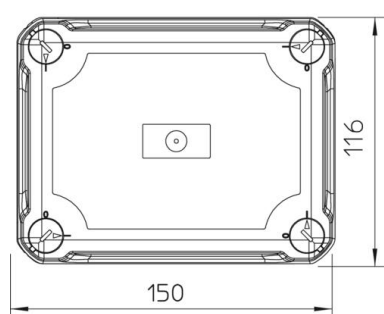

With hat profile rail.

Junction box according to DIN EN 60670. Flame-resistant to DIN EN 60695/2/11, test temperature 650°C. Impact resistance IK07 according to DIN EN 50102. Clear internal dimensions: 136x102x74 mm

PP/PC Polypropylene / polycarbonate

Master data

Item number	2007732
Type	T 100 OE HD LGR
Description 1	Junction box, closed
Description 2	with raised cover
Manufacturer	OBO
Dimension	150x116x83
Colour	Light grey; RAL 7035
Material	Polypropylene / polycarbonate
Smallest sales unit	1
Unit of quantity	Piece
Weight	23.65 kg
Weight unit	kg/100 pc.

Technical data sheet

Junction box T100, closed, elevated cover

Item number: 2007732

Dimensions

Length	150 mm
Width	116 mm
Height	83 mm

Technical data

Expandable	yes
Type of insertion...	None
Type of entry	Cable
Type of housing penetration	Without
Measured insulation voltage V_i	500 V
Equipment	Without
Cover	Not transparent
Cover fastening	Screwed
Entry from rear	yes
Entries	None
Explosion-tested version	no
Flame-resistant	acc. to VDE 0471/DIN 695 Part 2-1, test temperature 650°C
Shape	Rectangular
Maintain electrical functions	Without
For Ex zone	Without
For Ex zone gas	Without
For Ex zone dust	Without
Halogen-free	yes
Clear internal dimensions	136x102x74 mm
With screening	no
with lid	yes
Mounting type	Wall/ceiling mounting
Nominal voltage	500 V
Sealable	yes
Protection rating	IP66
Protection rating IK code	IK07.
Permitted temperature range, max.	60 °C

Technical data sheet

Junction box T100, closed, elevated cover

Item number: 2007732

Technical data

Permitted temperature range, min.	-5 °C
Weatherproof	yes