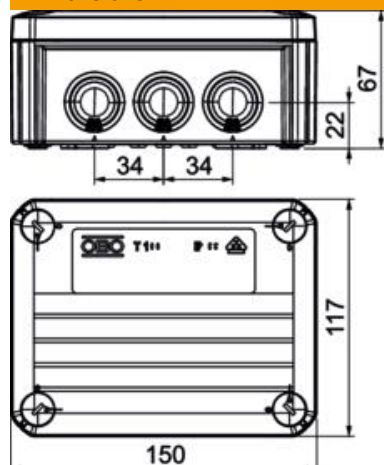

Technical data sheet

Junction box T 100, plug-in seal

Item number: 2007081

Junction box for the connection of cables and lines indoors and in protected outdoor areas. Rectangular design with plug-in seals to the sides and knock-out entries in the bottom. Suitable for wall and ceiling mounting and on mounting panels. With the option to fasten inside and to mount via the corner domes. Cover with quick lock, sealable. Made from halogen-free and UV-resistant materials.

Junction box according to DIN EN 60670. Flame-resistant to DIN EN 60695/2/11, test temperature 650 °C. Impact resistance IK07 according to DIN EN 50102.

PP Polypropylene

Master data

Item number	2007081
Type	T 100 M25-M32
Description 1	Junction box
Description 2	with 8x M25 entries, 2x M32
Manufacturer	OBO
Dimension	150x116x67
Colour	Light grey; RAL 7035
Material	Polypropylene
Smallest sales unit	1
Unit of quantity	Piece
Weight	16.3 kg
Weight unit	kg/100 pc.

Technical data sheet

Junction box T 100, plug-in seal

Item number: 2007081

Dimensions

Length	150 mm
Width	116 mm
Height	67 mm

Technical data

Expandable	yes
No. of entries	10
Type of insertion...	Plug-in seal
Type of entry	Cable
Type of housing penetration	Cuttable stepped membrane
Measured insulation voltage V_i	500 V
Equipment	Without
Cover	Not transparent
Cover fastening	Screwed
Entry from rear	yes
Entries	8 x M252 x M32
Explosion-tested version	no
Flame-resistant	acc. to VDE 0471/DIN 695 Part 2-1, test temperature 650°C
Shape	Rectangular
Maintain electrical functions	Without
For Ex zone	Without
For Ex zone gas	Without
For Ex zone dust	Without
Fibre-glass reinforced	no
Halogen-free	yes
Clear internal dimensions	136x102x57 mm
With screening	no
with lid	yes
Mounting type	Wall/ceiling mounting
Nominal cross-section, min.	10 mm ²
Nominal voltage	500 V
Sealable	yes
Protection rating	IP66
Protection rating IK code	IK07.
Permitted temperature range, max.	60 °C
Permitted temperature range, min.	-5 °C