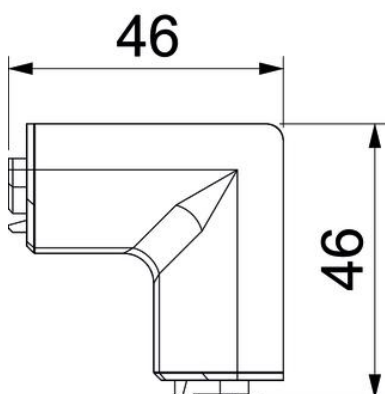

Technical data sheet

Internal corner SL IE2070

Item number: 6132254

Internal corner as a fitting for changing the direction of the skirting trunking.
Internal corner for snapping on to the base to conceal cuts.

PVC Polyvinylchloride

Master data

Item number	6132254
Type	SL IE2070 cws
Description 1	Internal corner
Description 2	SL 20x70 9001
Manufacturer	OBO
Colour	Cream; RAL 9001
Material	Polyvinylchloride
Smallest sales unit	10
Unit of quantity	Piece
Weight	1.26 kg
Weight unit	kg/100 pc.

Technical data sheet

Internal corner SL IE2070

Item number: 6132254

Dimensions

Length	46 mm
Width	46 mm
Height	73 mm

Technical data

Version for	Hood fitting
Decoration	Without
Cover sealing lip	Without
Halogen-free	no
With carpet strip	no
Protection rating	IP40
Protection rating IK code	IK06
Permitted temperature range, max.	60 °C
Permitted temperature range, min.	-5 °C
Angle range, min.	90 mm