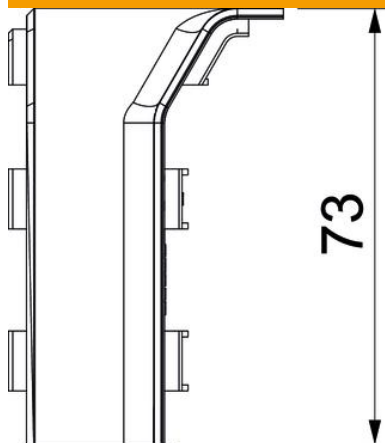

Technical data sheet

Internal corner SL IE2070

Item number: 6132254

Internal corner as a fitting for changing the direction of the skirting trunking.
Internal corner for snapping on to the base to conceal cuts.

PVC Polyvinylchloride

Master data

Item number	6132254
Type	SL IE2070 cws
Description 1	Internal corner
Description 2	SL 20x70 9001
Manufacturer	OBO
Colour	Cream; RAL 9001
Material	Polyvinylchloride
Smallest sales unit	10
Unit of quantity	Piece
Weight	1.26 kg
Weight unit	kg/100 pc.

Technical data sheet

Internal corner SL IE2070

Item number: 6132254

Dimensions

Length	46 mm
Width	46 mm
Height	73 mm

Technical data

Version for	Hood fitting
Decoration	Without
Cover sealing lip	Without
Halogen-free	no
With carpet strip	no
Protection rating	IP40
Protection rating IK code	IK06
Permitted temperature range, max.	60 °C
Permitted temperature range, min.	-5 °C
Angle range, min.	90 mm