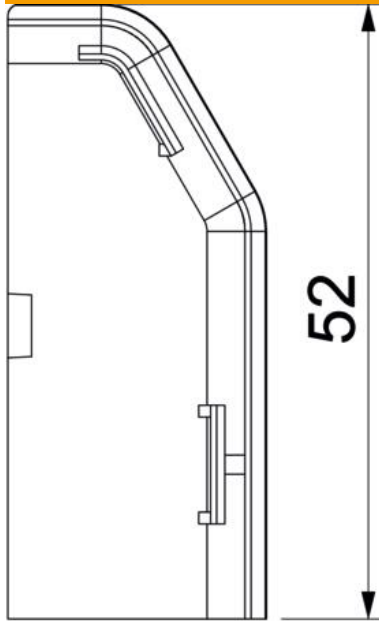

Technical data sheet

End piece SL ESre2050

Item number: 6132278

End piece (right) as a fitting for the skirting trunking.
For a clean end to the trunking system. For attaching to the trunking ends.

PVC Polyvinylchloride

Master data

Item number	6132278
Type	SL ESre2050 cws
Description 1	End piece right
Description 2	SL 20x50 9001
Manufacturer	OBO
Colour	Cream; RAL 9001
Material	Polyvinylchloride
Smallest sales unit	10
Unit of quantity	Piece
Weight	0.5 kg
Weight unit	kg/100 pc.

Technical data sheet

End piece SL ESre2050

Item number: 6132278

Dimensions

Length	22 mm
Width	18 mm
Height	52 mm

Technical data

Version for	Right
Decoration	Without
Cover sealing lip	Without
Halogen-free	no
With carpet strip	no
Protection rating	IP40
Protection rating IK code	IK06
Permitted temperature range, max.	60 °C
Permitted temperature range, min.	-5 °C

Technical data sheet

End piece SL ESre2050

Item number: 6132278

Technical data

Pre-markings	no
--------------	----