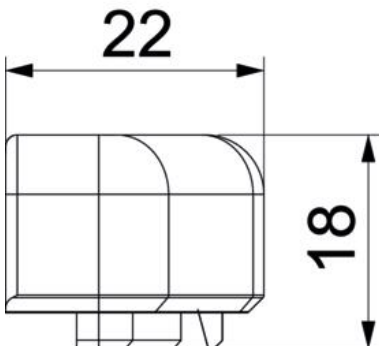

Technical data sheet

End piece SL ESre2050

Item number: 6132278

End piece (right) as a fitting for the skirting trunking.
For a clean end to the trunking system. For attaching to the trunking ends.

PVC Polyvinylchloride

Master data

Item number	6132278
Type	SL ESre2050 cws
Description 1	End piece right
Description 2	SL 20x50 9001
Manufacturer	OBO
Colour	Cream; RAL 9001
Material	Polyvinylchloride
Smallest sales unit	10
Unit of quantity	Piece
Weight	0.5 kg
Weight unit	kg/100 pc.

Technical data sheet

End piece SL ESre2050

Item number: 6132278

Dimensions

Length	22 mm
Width	18 mm
Height	52 mm

Technical data

Version for	Right
Decoration	Without
Cover sealing lip	Without
Halogen-free	no
With carpet strip	no
Protection rating	IP40
Protection rating IK code	IK06
Permitted temperature range, max.	60 °C
Permitted temperature range, min.	-5 °C

Technical data sheet

End piece SL ESre2050

Item number: 6132278

Technical data

Pre-markings	no
--------------	----