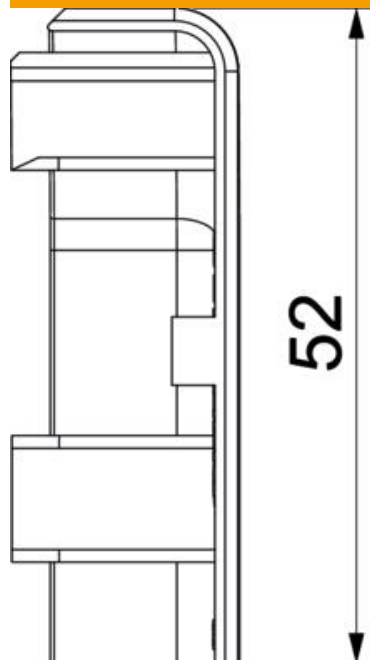

# Technical data sheet

End piece SL ESli2050

Item number: 6132294

End piece (left) as a fitting for the skirting trunking.  
For a clean end to the trunking system. For attaching to the trunking ends.

**PVC** Polyvinylchloride

## Master data

Item number	6132294
Type	SL ESli2050 cws
Description 1	End piece left
Description 2	SL 20x50 9001
Manufacturer	OBO
Colour	Cream; RAL 9001
Material	Polyvinylchloride
Smallest sales unit	10
Unit of quantity	Piece
Weight	0.49 kg
Weight unit	kg/100 pc.

# Technical data sheet

End piece SL ESli2050

Item number: 6132294

## Dimensions

Length	22 mm
Width	18 mm
Height	52 mm