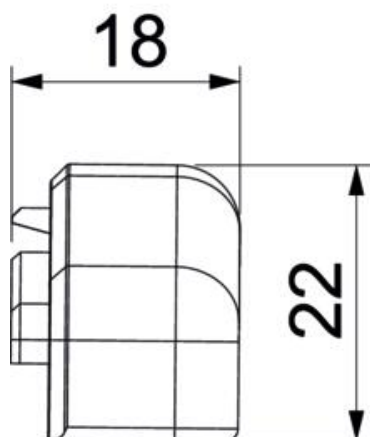

# Technical data sheet

End piece SL ESli2050

Item number: 6132294

End piece (left) as a fitting for the skirting trunking.  
For a clean end to the trunking system. For attaching to the trunking ends.

**PVC** Polyvinylchloride

## Master data

Item number	6132294
Type	SL ESli2050 cws
Description 1	End piece left
Description 2	SL 20x50 9001
Manufacturer	OBO
Colour	Cream; RAL 9001
Material	Polyvinylchloride
Smallest sales unit	10
Unit of quantity	Piece
Weight	0.49 kg
Weight unit	kg/100 pc.

# Technical data sheet

End piece SL ESli2050

Item number: 6132294

## Dimensions

Length	22 mm
Width	18 mm
Height	52 mm