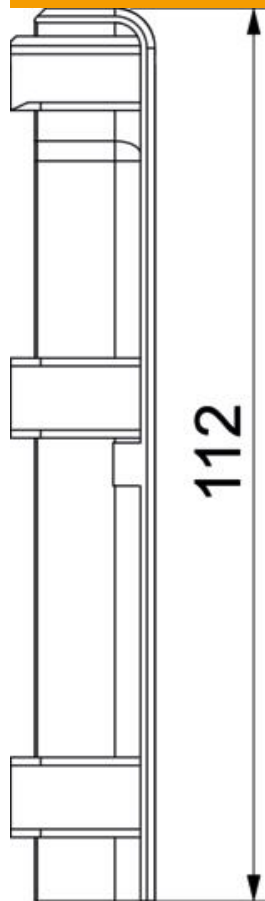

Technical data sheet

End piece SL ESli20110

Item number: 6132300

End piece (left) as a fitting for the skirting trunking.
For a clean end to the trunking system. For attaching to the trunking ends.

PVC Polyvinylchloride

Master data

Item number	6132300
Type	SL ESli20110 rws
Description 1	End piece left
Description 2	SL 20x110 9010
Manufacturer	OBO
Colour	Pure white; RAL 9010
Material	Polyvinylchloride
Smallest sales unit	10
Unit of quantity	Piece
Weight	1.01 kg
Weight unit	kg/100 pc.

Technical data sheet

End piece SL ESli20110

Item number: 6132300

Dimensions

Length	22 mm
Width	18 mm
Height	112 mm

Technical data

Version for	Left
Decoration	Without

Technical data sheet

End piece SL ESli20110

Item number: 6132300

Technical data

Cover sealing lip	Without
Halogen-free	no
With carpet strip	no
Protection rating	IP40
Protection rating IK code	IK06
Permitted temperature range, max.	60 °C
Permitted temperature range, min.	-5 °C
Pre-markings	no