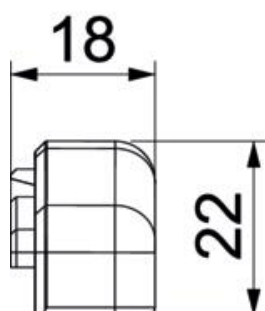

Technical data sheet

End piece SL ESli20110

Item number: 6132300

End piece (left) as a fitting for the skirting trunking.
For a clean end to the trunking system. For attaching to the trunking ends.

PVC Polyvinylchloride

Master data

Item number	6132300
Type	SL ESli20110 rws
Description 1	End piece left
Description 2	SL 20x110 9010
Manufacturer	OBO
Colour	Pure white; RAL 9010
Material	Polyvinylchloride
Smallest sales unit	10
Unit of quantity	Piece
Weight	1.01 kg
Weight unit	kg/100 pc.

Technical data sheet

End piece SL ESli20110

Item number: 6132300

Dimensions

Length	22 mm
Width	18 mm
Height	112 mm

Technical data

Version for	Left
Decoration	Without

Technical data sheet

End piece SL ESli20110

Item number: 6132300

Technical data

Cover sealing lip	Without
Halogen-free	no
With carpet strip	no
Protection rating	IP40
Protection rating IK code	IK06
Permitted temperature range, max.	60 °C
Permitted temperature range, min.	-5 °C
Pre-markings	no