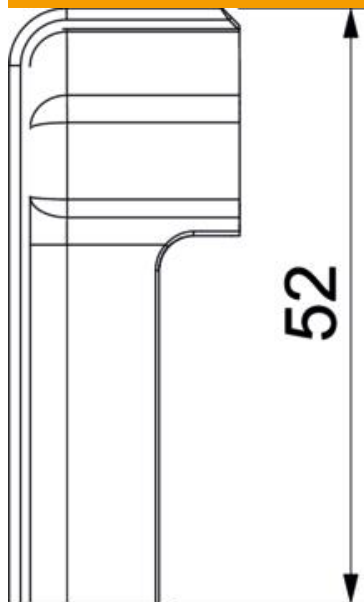

Technical data sheet

End piece SLT ESre2050

Item number: 6132302

End piece (right) as a fitting for the skirting trunking.
For a clean end to the trunking system. For attaching to the trunking ends.

PVC Polyvinylchloride

Master data

Item number	6132302
Type	SLT ESre2050 rws
Description 1	End piece right
Description 2	SL-T 20x50 9010
Manufacturer	OBO
Colour	Pure white; RAL 9010
Material	Polyvinylchloride
Smallest sales unit	10
Unit of quantity	Piece
Weight	0.705 kg
Weight unit	kg/100 pc.

Technical data sheet

End piece SLT ESre2050

Item number: 6132302

Dimensions

Length	30 mm
Width	20 mm
Height	52 mm

Technical data

Version for	Right
Decoration	Without

Technical data sheet

End piece SLT ESre2050

Item number: 6132302

Technical data

Cover sealing lip	Without
Halogen-free	no
With carpet strip	yes
Protection rating	IP40
Protection rating IK code	IK06
Permitted temperature range, max.	60 °C
Permitted temperature range, min.	-5 °C
Pre-markings	no