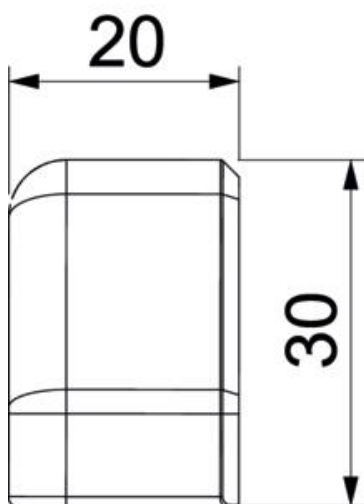

Technical data sheet

End piece SLT ESre2050

Item number: 6132302

End piece (right) as a fitting for the skirting trunking.
For a clean end to the trunking system. For attaching to the trunking ends.

PVC Polyvinylchloride

Master data

Item number	6132302
Type	SLT ESre2050 rws
Description 1	End piece right
Description 2	SL-T 20x50 9010
Manufacturer	OBO
Colour	Pure white; RAL 9010
Material	Polyvinylchloride
Smallest sales unit	10
Unit of quantity	Piece
Weight	0.705 kg
Weight unit	kg/100 pc.

Technical data sheet

End piece SLT ESre2050

Item number: 6132302

Dimensions

Length	30 mm
Width	20 mm
Height	52 mm

Technical data

Version for	Right
Decoration	Without

Technical data sheet

End piece SLT ESre2050

Item number: 6132302

Technical data

Cover sealing lip	Without
Halogen-free	no
With carpet strip	yes
Protection rating	IP40
Protection rating IK code	IK06
Permitted temperature range, max.	60 °C
Permitted temperature range, min.	-5 °C
Pre-markings	no