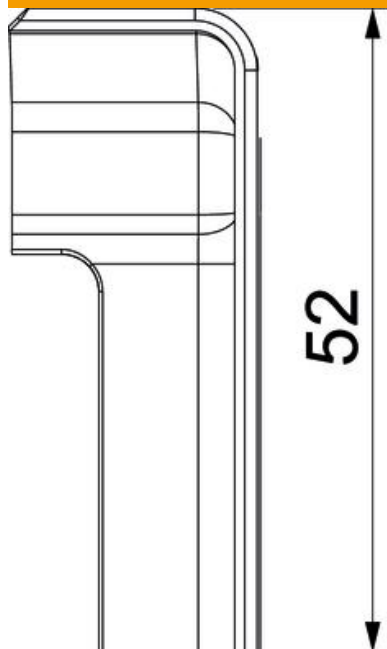

Technical data sheet

End piece SLT ESli2050

Item number: 6132289

Left end piece as a hood fitting to cover cuts in SL, SL-L and SL-T skirting trunking.
For a clean end to the trunking system. For attaching to the trunking ends.

PVC Polyvinylchloride

Master data

Item number	6132289
Type	SLT ESli2050 cws
Description 1	End piece left
Description 2	SL-T 20x50 9001
Manufacturer	OBO
Colour	Cream; RAL 9001
Material	Polyvinylchloride
Smallest sales unit	10
Unit of quantity	Piece
Weight	0.705 kg
Weight unit	kg/100 pc.

Technical data sheet

End piece SLT ESli2050

Item number: 6132289

Dimensions

Length	30 mm
Width	20 mm
Height	52 mm

Technical data

Version for	Left
Decoration	Without
Cover sealing lip	Without

Technical data sheet

End piece SLT ESli2050

Item number: 6132289

Technical data

Halogen-free	no
With carpet strip	yes
Protection rating	IP40
Protection rating IK code	IK06
Permitted temperature range, max.	60 °C
Permitted temperature range, min.	-5 °C
Pre-markings	no