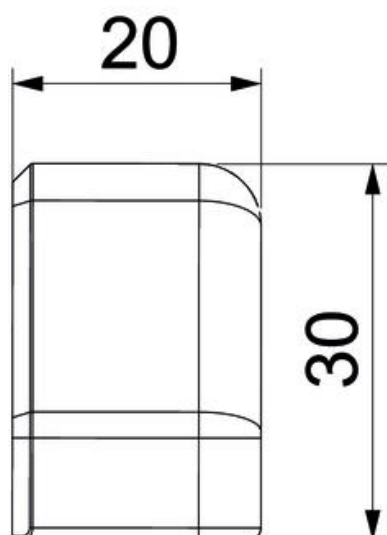

Technical data sheet

End piece SLT ESli2050

Item number: 6132289

Left end piece as a hood fitting to cover cuts in SL, SL-L and SL-T skirting trunking.
For a clean end to the trunking system. For attaching to the trunking ends.

PVC Polyvinylchloride

Master data

Item number	6132289
Type	SLT ESli2050 cws
Description 1	End piece left
Description 2	SL-T 20x50 9001
Manufacturer	OBO
Colour	Cream; RAL 9001
Material	Polyvinylchloride
Smallest sales unit	10
Unit of quantity	Piece
Weight	0.705 kg
Weight unit	kg/100 pc.

Technical data sheet

End piece SLT ESli2050

Item number: 6132289

Dimensions

Length	30 mm
Width	20 mm
Height	52 mm

Technical data

Version for	Left
Decoration	Without
Cover sealing lip	Without

Technical data sheet

End piece SLT ESli2050

Item number: 6132289

Technical data

Halogen-free	no
With carpet strip	yes
Protection rating	IP40
Protection rating IK code	IK06
Permitted temperature range, max.	60 °C
Permitted temperature range, min.	-5 °C
Pre-markings	no