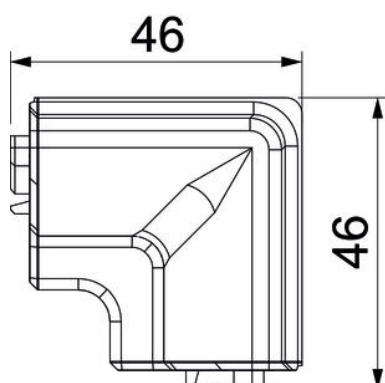

## Internal corner SLL IE2070

Item number: 6132244

Internal corner as a fitting for changing the direction of the skirting trunking.  
Internal corner for snapping on to the base to conceal cuts.

**PVC** Polyvinylchloride

### Master data

Item number	6132244
Type	SLL IE2070 cws
Description 1	Internal corner
Description 2	SL-L 20x70 9001
Manufacturer	OBO
Colour	Cream; RAL 9001
Material	Polyvinylchloride
Smallest sales unit	10
Unit of quantity	Piece
Weight	1.42 kg
Weight unit	kg/100 pc.

# Technical data sheet

Internal corner SLL IE2070

Item number: 6132244

## Dimensions

Length	46 mm
Width	46 mm
Height	80 mm