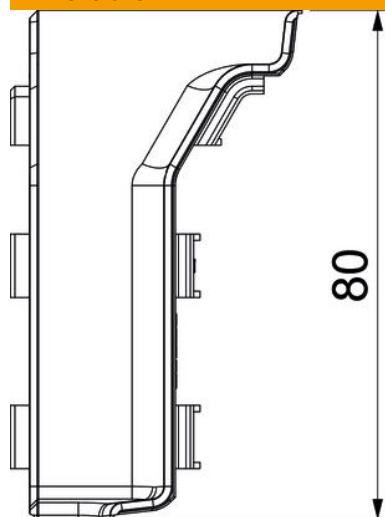

## Internal corner SLL IE2070

Item number: 6132244

Internal corner as a fitting for changing the direction of the skirting trunking.  
Internal corner for snapping on to the base to conceal cuts.

**PVC** Polyvinylchloride

### Master data

Item number	6132244
Type	SLL IE2070 cws
Description 1	Internal corner
Description 2	SL-L 20x70 9001
Manufacturer	OBO
Colour	Cream; RAL 9001
Material	Polyvinylchloride
Smallest sales unit	10
Unit of quantity	Piece
Weight	1.42 kg
Weight unit	kg/100 pc.

# Technical data sheet

Internal corner SLL IE2070

Item number: 6132244

## Dimensions

Length	46 mm
Width	46 mm
Height	80 mm