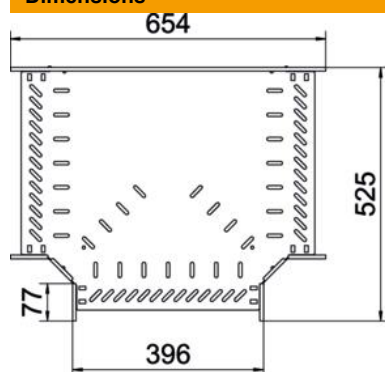

Technical data sheet

T piece 60/400 A4

Item number: 6038186

T piece for the creation of a horizontal branch, fitting for lock and screw-on cable trays of side height 60 mm. Screwless mounting with double clamps or screw connection with FRS truss-head screws and M6 combination nuts. Can be used indoors and outdoors. Fastening material must be ordered separately.

A4 Stainless steel

2B Bright, treated

Master data

Item number	6038186
Type	RT 640 A4
Description 1	T piece
Description 2	for cable tray, horizontal
Manufacturer	OBO
Dimension	60x400
Material	Stainless steel
Surface	Bright, treated
Surface standard	
Smallest sales unit	1
Unit of quantity	Piece
Weight	293.9 kg
Weight unit	kg/100 pc.

Technical data sheet

T piece 60/400 A4

Item number: 6038186

Dimensions

Width	400 mm
Height	60 mm
Plate thickness	1 mm

Technical data

Connector version	Integrated connector
Maintain electrical functions	yes
NATO hole pattern	no
Rustproof steel, pickled	no
Permitted temperature range, max.	120 °C
Permitted temperature range, min.	-20 °C
Wide-span version	no
Type of connector, cable support system	Screwed
Recommended quantity of bolts	21 St.
Rail thickness	1.25 mm