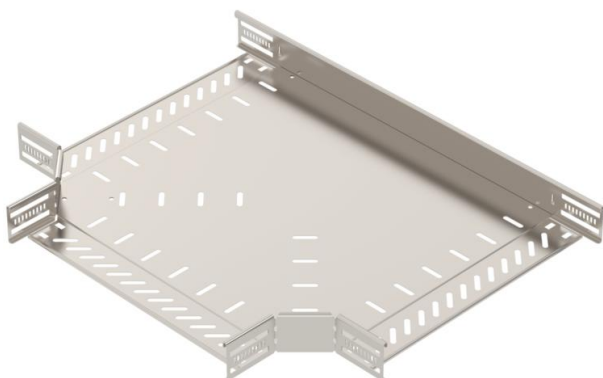

Technical data sheet

T piece 60/400 A4

Item number: 6038186

T piece for the creation of a horizontal branch, fitting for lock and screw-on cable trays of side height 60 mm. Screwless mounting with double clamps or screw connection with FRS truss-head screws and M6 combination nuts. Can be used indoors and outdoors. Fastening material must be ordered separately.

A4 Stainless steel

2B Bright, treated

Master data

Item number	6038186
Type	RT 640 A4
Description 1	T piece
Description 2	for cable tray, horizontal
Manufacturer	OBO
Dimension	60x400
Material	Stainless steel
Surface	Bright, treated
Surface standard	
Smallest sales unit	1
Unit of quantity	Piece
Weight	293.9 kg
Weight unit	kg/100 pc.

Technical data sheet

T piece 60/400 A4

Item number: 6038186

Dimensions

Width	400 mm
Height	60 mm
Plate thickness	1 mm

Technical data

Connector version	Integrated connector
Maintain electrical functions	yes
NATO hole pattern	no
Rustproof steel, pickled	no
Permitted temperature range, max.	120 °C
Permitted temperature range, min.	-20 °C
Wide-span version	no
Type of connector, cable support system	Screwed
Recommended quantity of bolts	21 St.
Rail thickness	1.25 mm