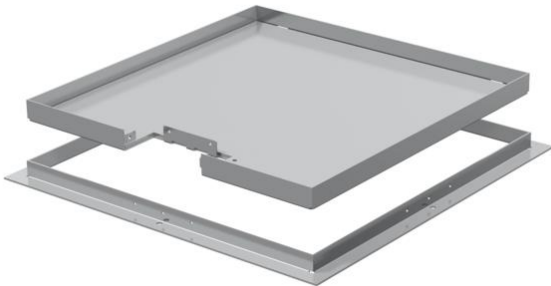

# Technical data sheet

Frame cassette for cord outlet, RKS, nominal size 350-3,  
stainless steel

Item number: 7406534

Frame cassette for cord outlet, for UZD350-3, for the installation of accessories  
in dry or wet-cleaned floors for indoor use.

## Master data

Item number	7406534
Type	RKS V3 25
Description 1	Frame cassette
Description 2	for cord outlet
Manufacturer	OBO
Dimension	383x383x25
Material	Stainless steel
Smallest sales unit	1
Unit of quantity	Piece
Weight	763.2 kg
Weight unit	kg/100 pc.

## Dimensions

Dimension A	424 mm
Dimension B	388 mm
Dimension c	382 mm
Dimension C	382 mm
Dimension h	25 mm

# Technical data sheet

Frame cassette for cord outlet, RKS, nominal size 350-3,  
stainless steel

Item number: 7406534