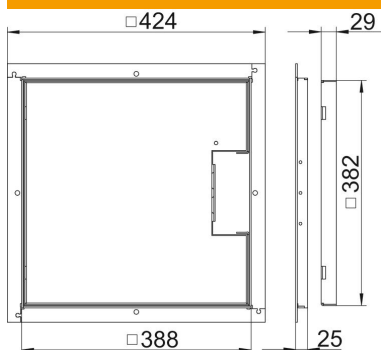

# Technical data sheet

Frame cassette for cord outlet, RKS, nominal size 350-3,  
stainless steel

Item number: 7406534

Frame cassette for cord outlet, for UZD350-3, for the installation of accessories  
in dry or wet-cleaned floors for indoor use.

## Master data

Item number	7406534
Type	RKS V3 25
Description 1	Frame cassette
Description 2	for cord outlet
Manufacturer	OBO
Dimension	383x383x25
Material	Stainless steel
Smallest sales unit	1
Unit of quantity	Piece
Weight	763.2 kg
Weight unit	kg/100 pc.

## Dimensions

Dimension A	424 mm
Dimension B	388 mm
Dimension c	382 mm
Dimension C	382 mm
Dimension h	25 mm

# Technical data sheet

Frame cassette for cord outlet, RKS, nominal size 350-3,  
stainless steel

Item number: 7406534