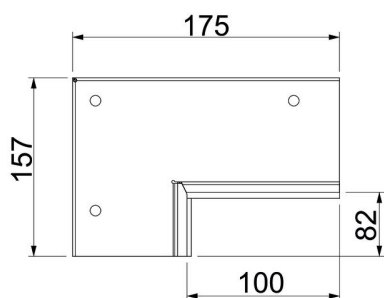

Technical data sheet

Wall connection set, double-sided, for corner mounting,
duct height 80 mm, pure white
Item number: 7218140

Wall connection collar, 2-sided, with integrated seal for PYROLINE® Rapid PLM installation duct. For mounting in the area of wall and ceiling connections as well as wall penetrations in room corners. Set consisting of 2 opposing components, suitable for ceiling or wall mounting of the installation duct.

- St** Steel
- P** Powder-coated

Master data

Item number	7218140
Type	PLM CC 0810 RW
Description 1	Wall connection collar set
Description 2	for corner mounting
Manufacturer	OBO
Dimension	85x175x157
Colour	Pure white; RAL 9010
Material	Steel
Surface	Powder-coated
Surface standard	
Smallest sales unit	1
Unit of quantity	Piece
Weight	49.78 kg
Weight unit	kg/100 pc.

Technical data sheet

Wall connection set, double-sided, for corner mounting,
duct height 80 mm, pure white
Item number: 7218140

Dimensions

Dimension B	175 mm
Dimension b	100 mm
Dimension d	82 mm
Dimension H	157 mm