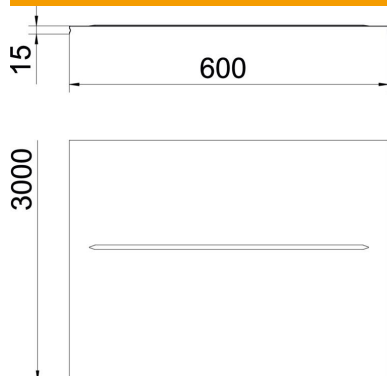

With transverse bead from 400 mm width.

St Steel

FS Strip galvanized

Master data

Item number	6001854
Type	DGRR 600 FS
Description 1	Cover snapable
Description 2	for mesh cable tray
Available from	01.04.2019
Manufacturer	OBO
Dimension	600x3000
Material	Steel
Surface	Strip galvanized
Surface standard	DIN EN 10346
Smallest sales unit	3
Unit of quantity	Metre
Weight	370 kg
Weight unit	kg/100 m

Technical data sheet

Cover for mesh cable tray, latchable FS

Item number: 6001854

Dimensions

Length	3,000 mm
Width	598 mm
Width	23.54 in
Height	15 mm
Height	0.59 in
Plate thickness	0.75 mm
Dimension B	598 mm