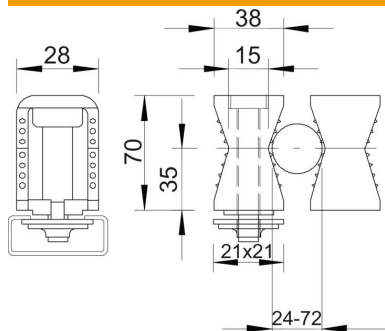

Technical data sheet

Series clip, light grey

Item number: 2255022

Heavyweight version, also suitable for rails of 16 ÷ 17 mm slot width; polyamide clip element, light grey RAL 7035; Metal parts: Electrogalvanised steel.

PA Polyamide

Master data

Item number	2255022
Description 1	Series clip
Description 2	with cross-head screw
Manufacturer	OBO
Dimension	24-72mm
Colour	Light grey; RAL 7035
Material	Polyamide
Smallest sales unit	20
Unit of quantity	Piece
Weight	6.471 kg
Weight unit	kg/100 pc.

Technical data sheet

Series clip, light grey

Item number: 2255022

Dimensions

Dimension B	38 mm
Dimension B1	14.5 mm
Dimension H	70 mm
Dimension H1	37 mm

Technical data

Number of cables/pipes	1
Version for	Two-lobe
Fastening type	Rail fastening
for rail with slot width (with interval), max.	17 mm
for rail with slot width (with interval), min.	16 mm
Suitable in fire protection area	no
Halogen-free	yes
Plastic-covered	no
Impact-resistant	no
Bolt	M8 x 80
Clamping range D, max.	72 mm
Clamping range D, min.	24 mm
UV-resistant	no